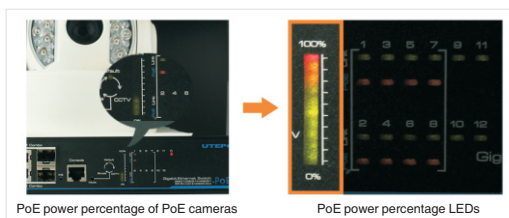

2 POE Power Display