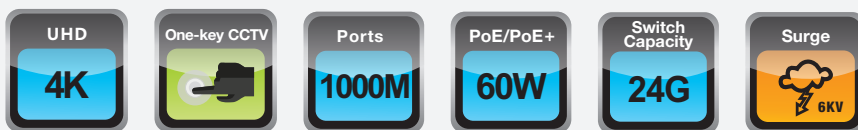

# Full Gigabit Managed Switch

## POE Power Display

8\*Gigabit / Large Bandwidth & Stream & Cache  
Max. 60W Each PoE Port  
For 4K UHD

UTP3-GSW0806-TP150