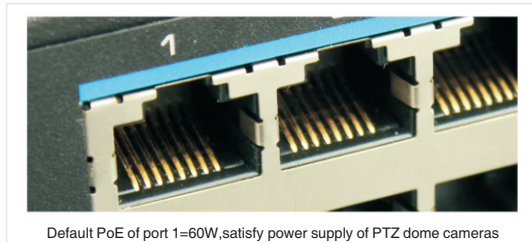

3 60W POE Power Output

Default PoE of port 1=60W,satisfy power supply of PTZ dome cameras