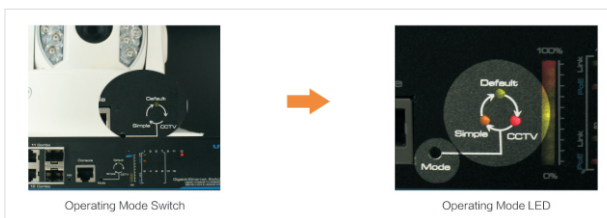

5 Default / Simple / CCTV Easy Switch of 3 Operating Modes

17-19 August 2016
Bogota, Colombia
1017A

21 to 24 Sept., 2016
Hanoi, Vietnam
A507

27 to 30 Sept., 2016
Essen, Germany
7-E29

25 to 28 Octobe., 2016
Beijing, China
E3K22, Hall E3